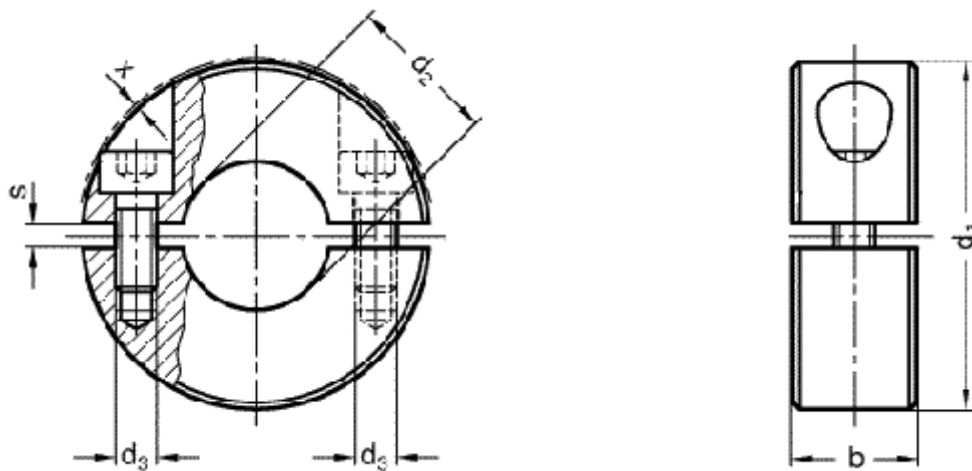

Data Sheet

Article number: 20707255B30NI

Description: E+G Stainless steel split set GN 707.2-55-B30-NI
, 2-pieces

Measures

$b = 15$
 $d_1 = 55$
 $d_2 = B\ 30$
 $d_3 = M6$
 $s = 3$
 $x = 0.5$